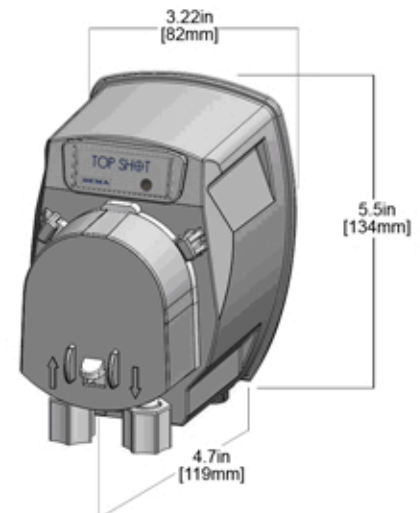

# TOP SHOT

The Economical Single Product Laundry Dispenser

TOP SHOT is the ideal low cost solution for home style laundry machines and perfect for self serve, low volume or special one product applications. TOP SHOT is designed using the proven Olympian platform to deliver exceptional reliability, durability value and the lowest total cost of ownership.

- Compact Splash resistant ABS enclosure
- Designed for use on home style to small commercial machines
- Easy to use and understand remote start switch has a 12' cord for versatile mounting options
- Lock out on remote start switch to eliminate product misuse
- Programming features activation delay up to 3 minutes, pump run time up to 5 minutes and lockout up to 60 minutes.
- Programs via plug-in 2 button programmer
- Mounting bracket and wall plug for faster installation
- Quick change pump cover for fast tool-less tube changing
- Includes complete installation kit and pre-wired for 120V wall outlet

## Specifications

Part Number	8400	
2 Button Programmer	81-245-1	
Pump Rate	5.75 oz/min	165 ml/min
Power	115V wall outlet	
Factory Defaults	Delay - 0 sec. Pump run - 30 sec. Lockout - 5 minutes	
Programming	Delay and run time in 30 sec. increments	
	Lockout in 5 min. increments	
Prime Switch	Yes, on bottom of unit	
Enclosure Material	ABS	
Product Weight	1.15 lbs	.5 kg